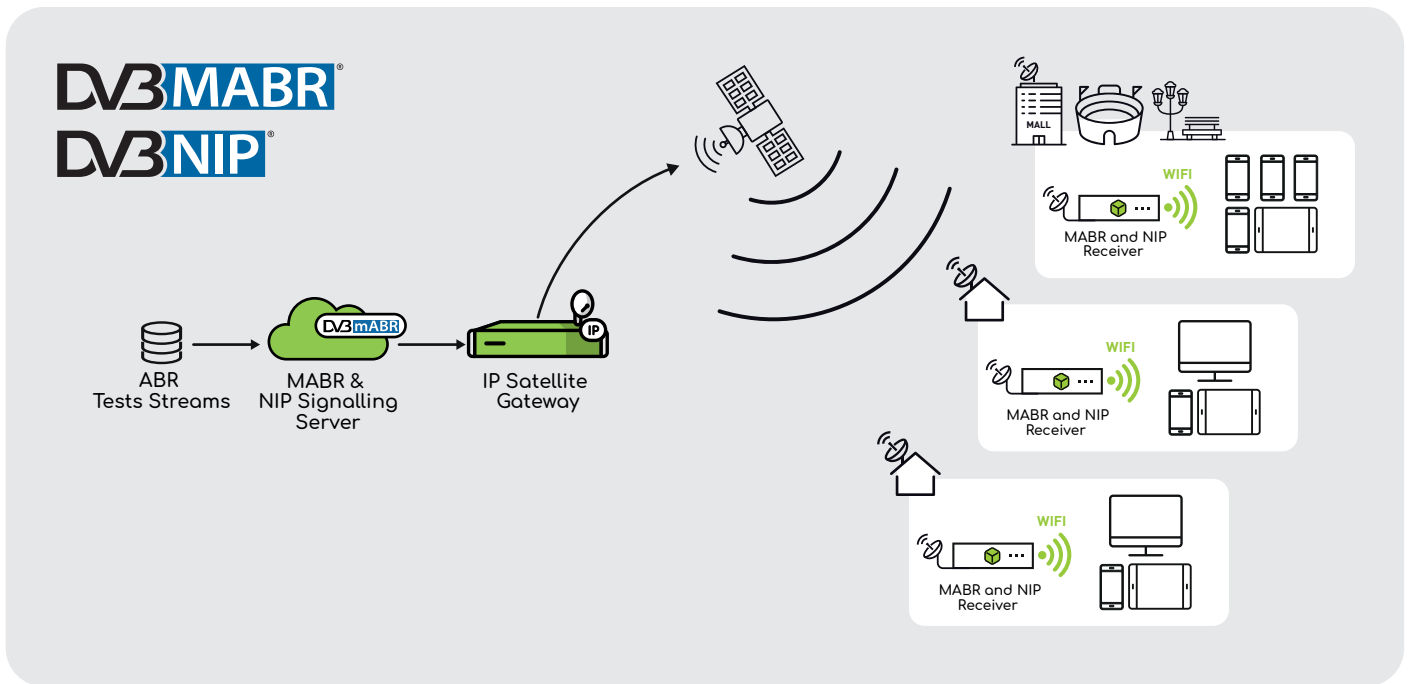

**Guaranteed QoE
whatever the number
of viewers**

**Reduced/
Limited
CAPEX**

**Compatible with
your existing
OTT head-ends**

ENENSYS StarStream solution is an extraordinary opportunity for broadcast operators to leverage their service offering, providing multiscreen services in addition to their regular broadcast services. The ENENSYS DVB-NativeIP starter kit offers a turnkey solution allowing to experience a complete new and standardized OTT streaming solution over broadcast network in your lab.

Starter kit components

The ENENSYS DVB-NativeIP Starter Kit is composed of the following elements:

- MediaCast Broadband to stream your ABR (DASH/HLS) content in DVB-MABR Multicast Mode
- SmartGate SAT, a DVB Gateway to broadcast over satellite
- 5 Satellite Set Top Boxes with Wi-Fi, integrating ENENSYS DVB-NIP CubeAgent Broadband
- A set of ABR test streams
- 1 day of on-site training
- 1 year of software maintenance & upgrades to ensure compliancy to DVB-NIP updates

**Experiment easily DVB-NIP
in your lab with a full
broadcasting chain and be
ready for trials.**

Applications

- Linear OTT services to unconnected homes
- Wi-Fi hotspot
- Free ad-supported streaming (FAST) delivery
- E-learning

DVB-NativeIP Starter Kit

MABR AND NIP SIGNALLING SERVER

MediaCast Broadband

- Unicast to Multicast streaming Conversion
- DVB-MABR & DVB-DASH Compliant
- Manage DVB-NIP Signalisation
- Multi OTT content to fulfil broadcast capacity
- Software based running on COTS Server