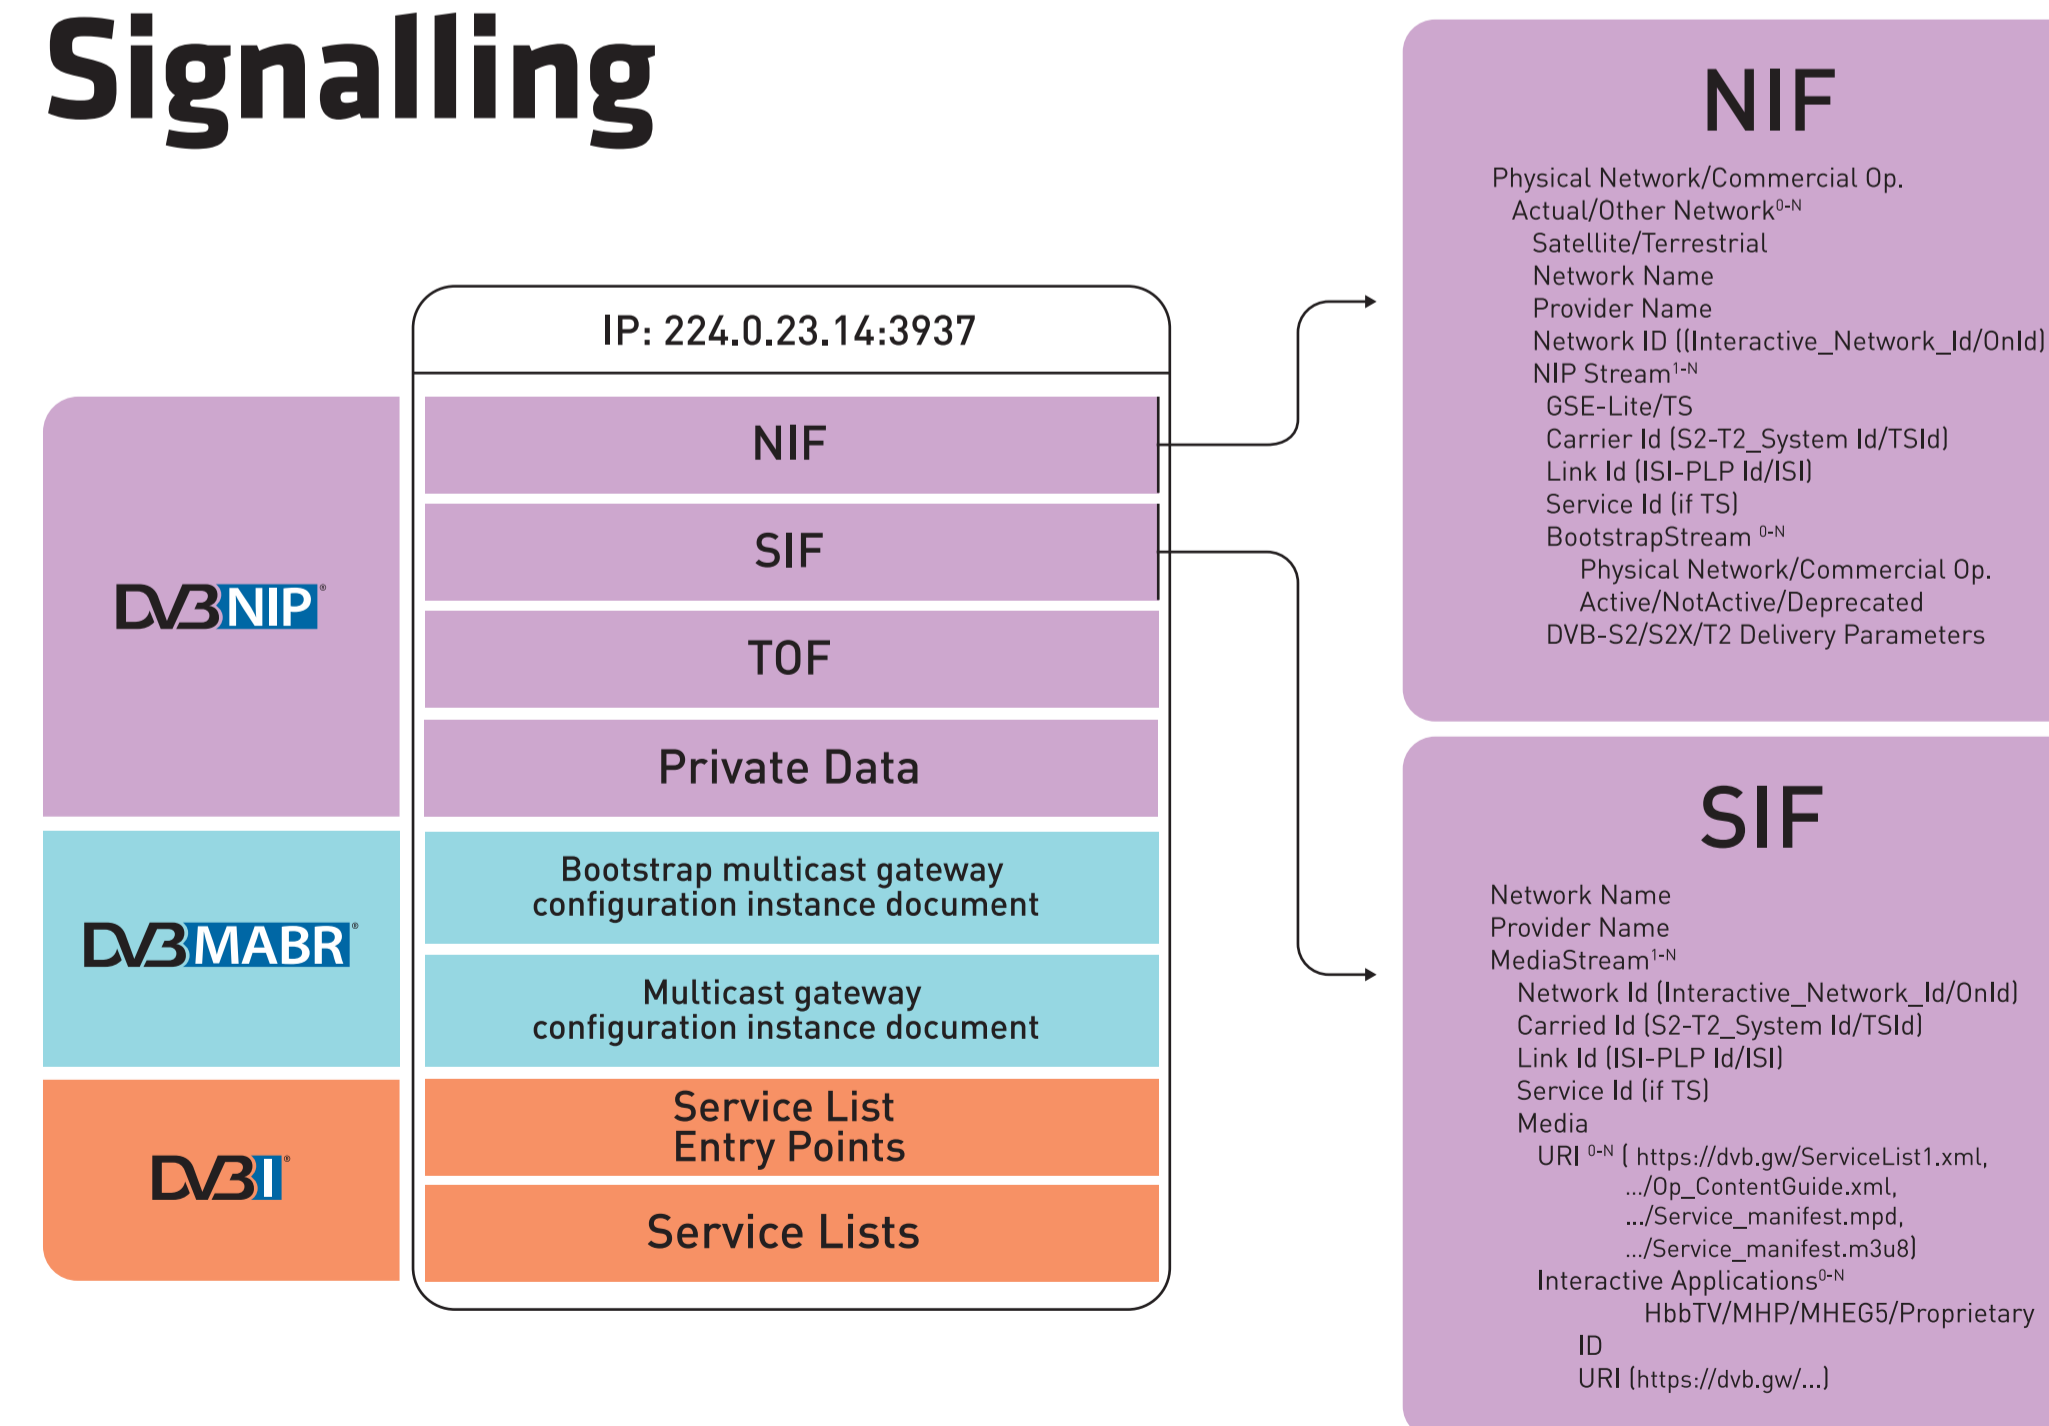

Architecture

Receiver

NIP Streams

DVB-S2X HEM for GSE

Signalling

GLOSSARY

ABR	Adaptive Bit Rate	NIF	Network Information File
CDN	Content Delivery Network	NUC	Non-Uniform Constellation
DASH	Dynamic Adaptive Streaming over HTTP	NIP	DVB Native IP
DVB-I	Digital Video Broadcasting - Internet	RRT	Real-Time Object Delivery over Unidirectional Transport
FLUTE	File Delivery over Unidirectional Transport	SLR	Service List Registry
GSE	Generic Stream Encapsulation	STB	Set-Top Box
HEM	High Efficiency Mode	TOF	Time Offset File
MABR	Multicast Adaptive Bit Rate	XML	Extensible Markup Language
MPD	Media Presentation Description		
MPE	MultiProtocol Encapsulation		

Protocol Stack