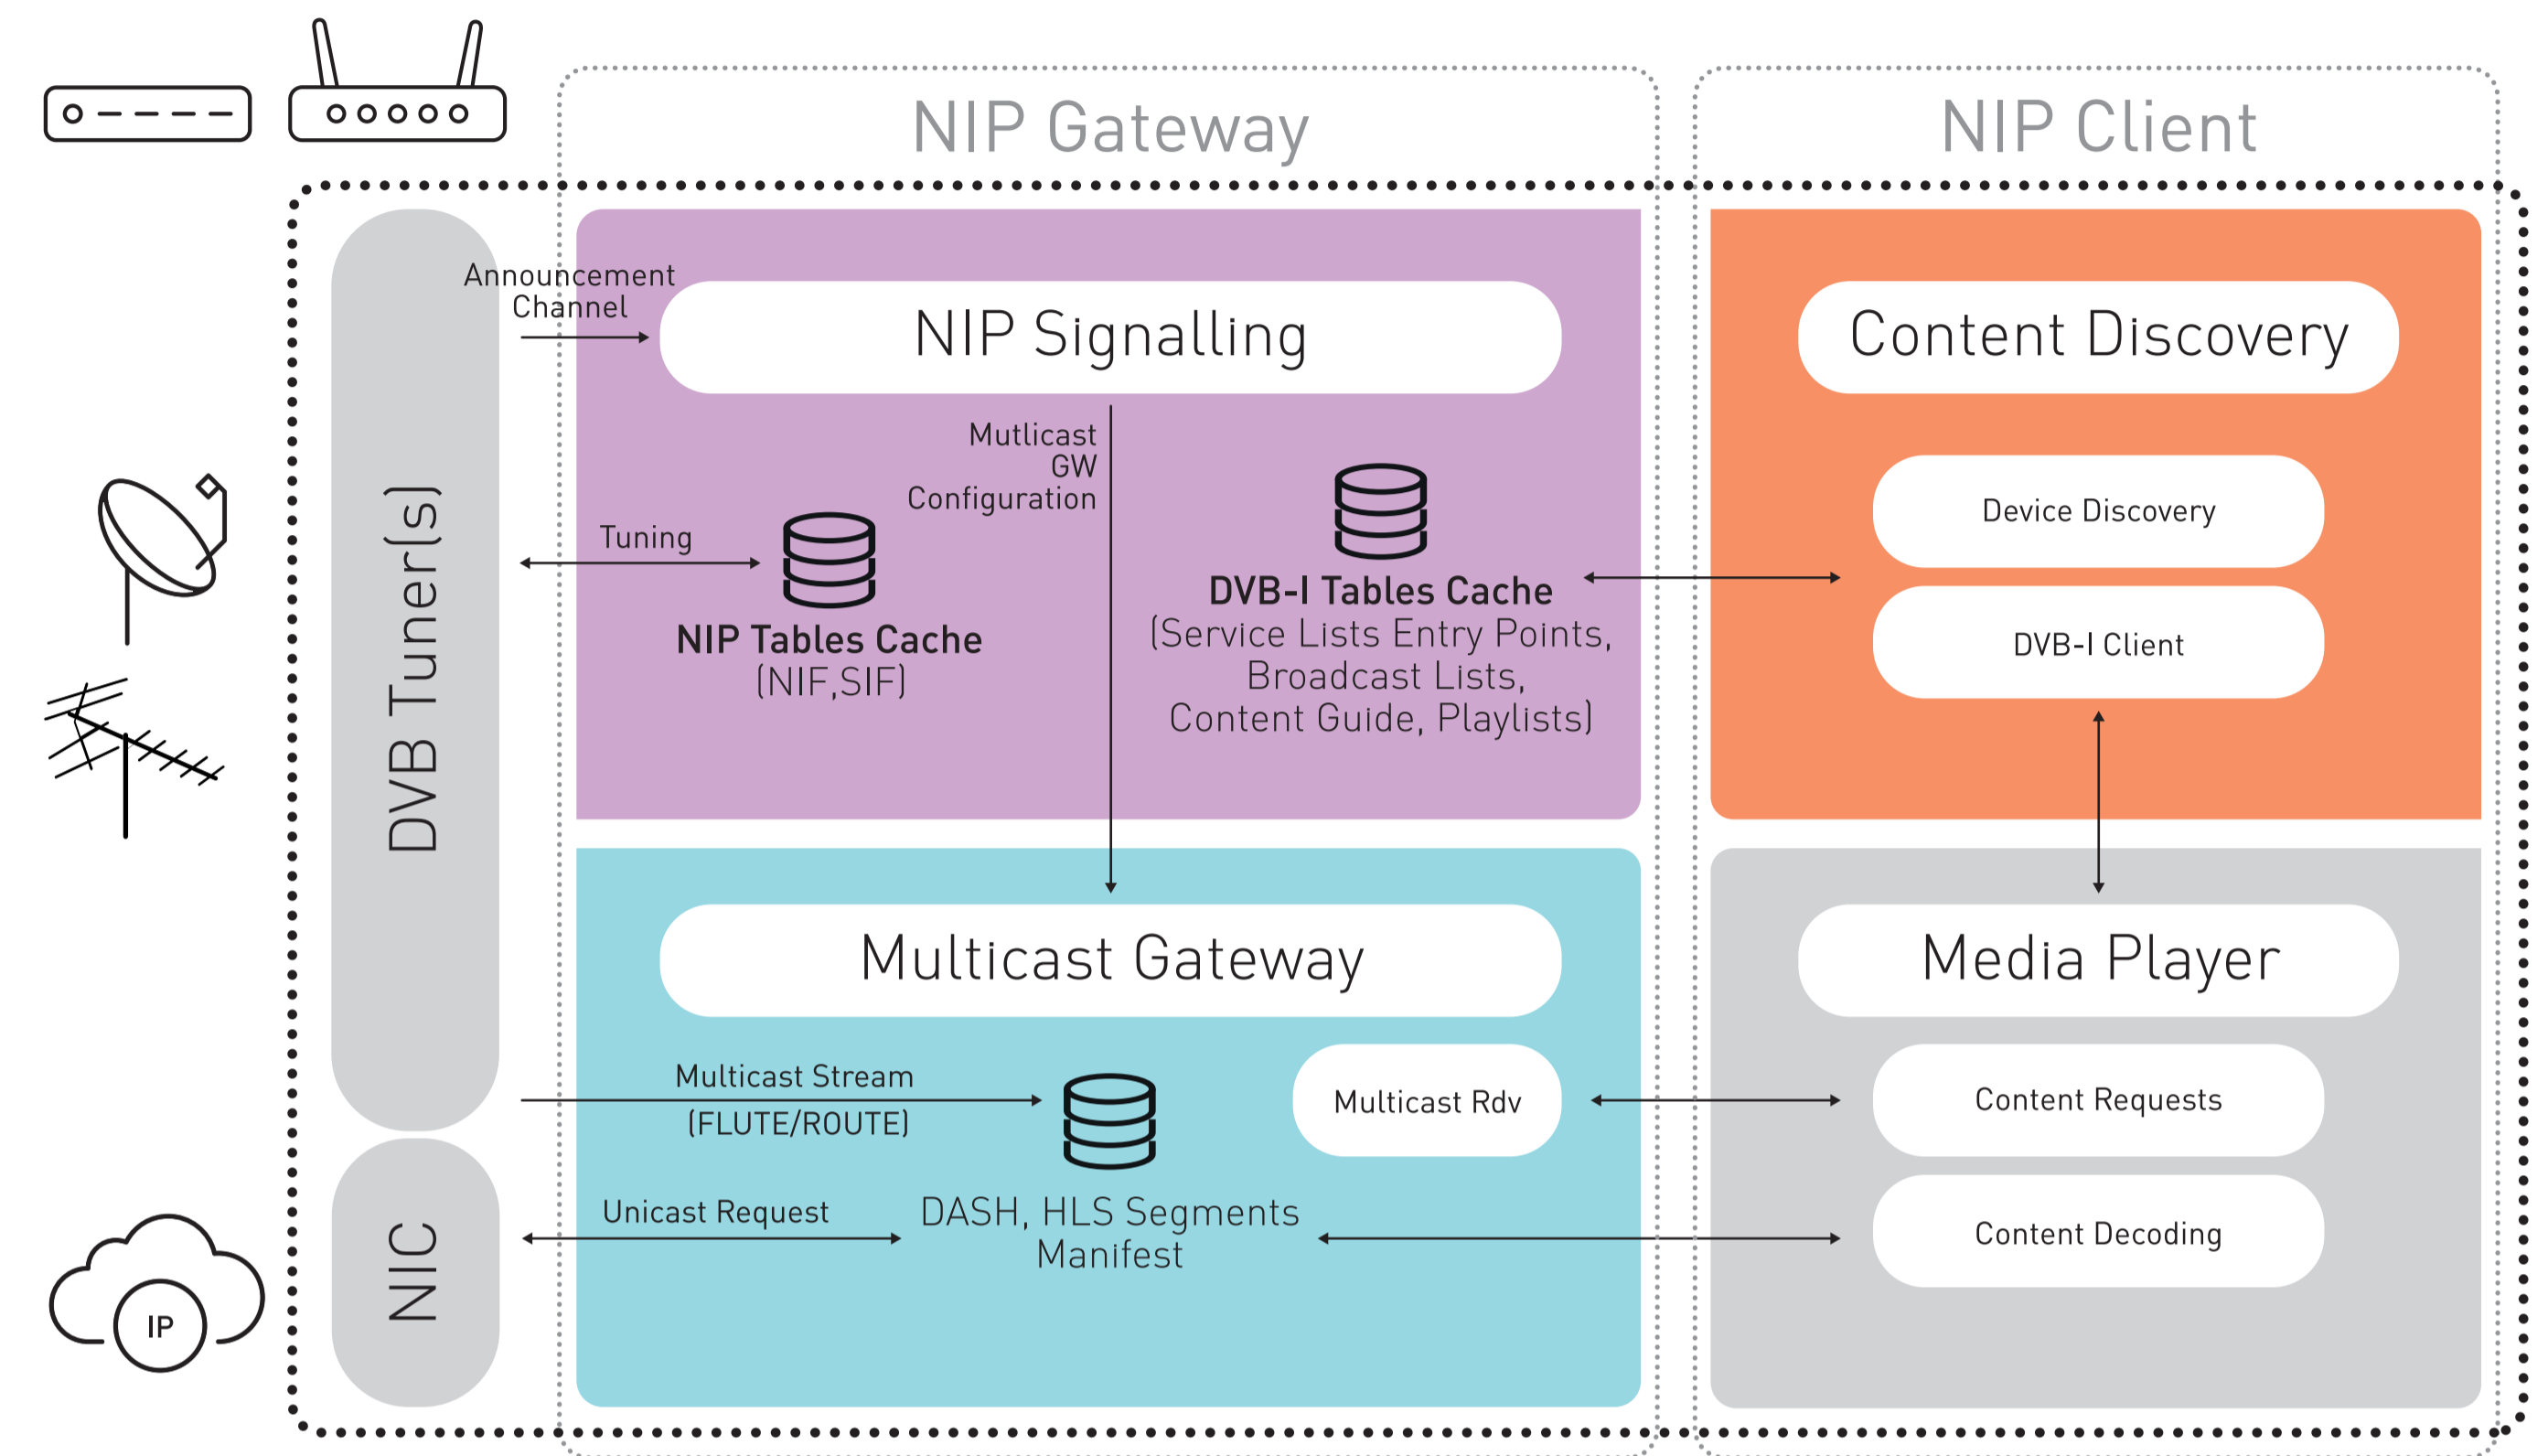

Architecture

Receiver

NIP Streams

DVB-S2X HEM for GSE

Signalling

GLOSSARY

ABR	Adaptive Bit Rate	NIF	Network Information File
CDN	Content Delivery Network	NUC	Non-Uniform Constellation
DASH	Dynamic Adaptive Streaming over HTTP	NIP	DVB Native IP
DVB-I	Digital Video Broadcasting - Internet	RRT	Real-Time Object Delivery over Unidirectional Transport
FLUTE	File Delivery over Unidirectional Transport	SLR	Service List Registry
GSE	Generic Stream Encapsulation	STB	Set-Top Box
HEM	High Efficiency Mode	TOF	Time Offset File
MABR	Multicast Adaptive Bit Rate	XML	Extensible Markup Language
MPD	Media Presentation Description		
MPE	MultiProtocol Encapsulation		

Protocol Stack