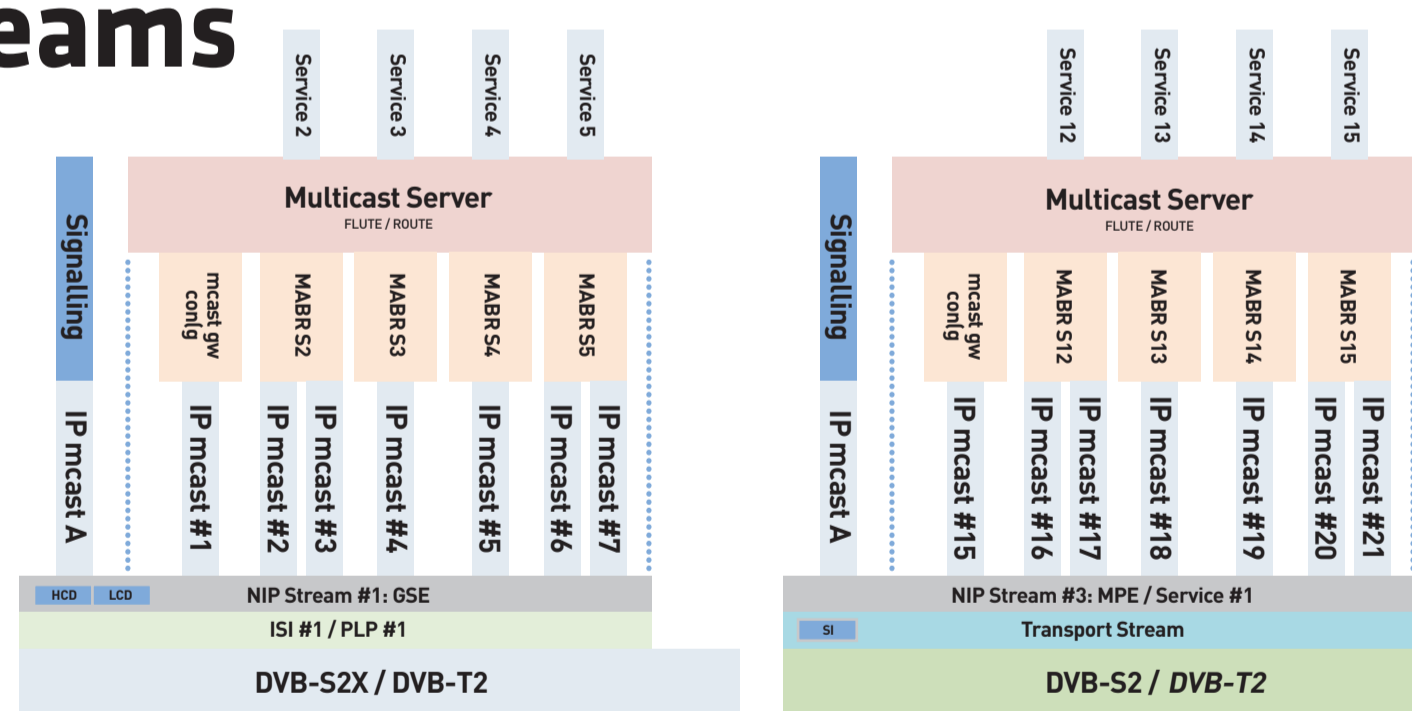

Architecture

Receiver

NIP Streams

DVB-S2X HEM for GSE

Signalling

GLOSSARY

ABR	Adaptive Bit Rate	NIF	Network Information File
CDN	Content Delivery Network	NUC	Non-Uniform Constellation
DASH	Dynamic Adaptive Streaming over HTTP	NIP	DVB Native IP
DVB-I	Digital Video Broadcasting - Internet	RRT	Real-Time Object Delivery over Unidirectional Transport
FLUTE	File Delivery over Unidirectional Transport	SLR	Service List Registry
GSE	Generic Stream Encapsulation	STB	Set-Top Box
HEM	High Efficiency Mode	TOF	Time Offset File
MABR	Multicast Adaptive Bit Rate	XML	Extensible Markup Language
MPD	Media Presentation Description		
MPE	MultiProtocol Encapsulation		

Protocol Stack