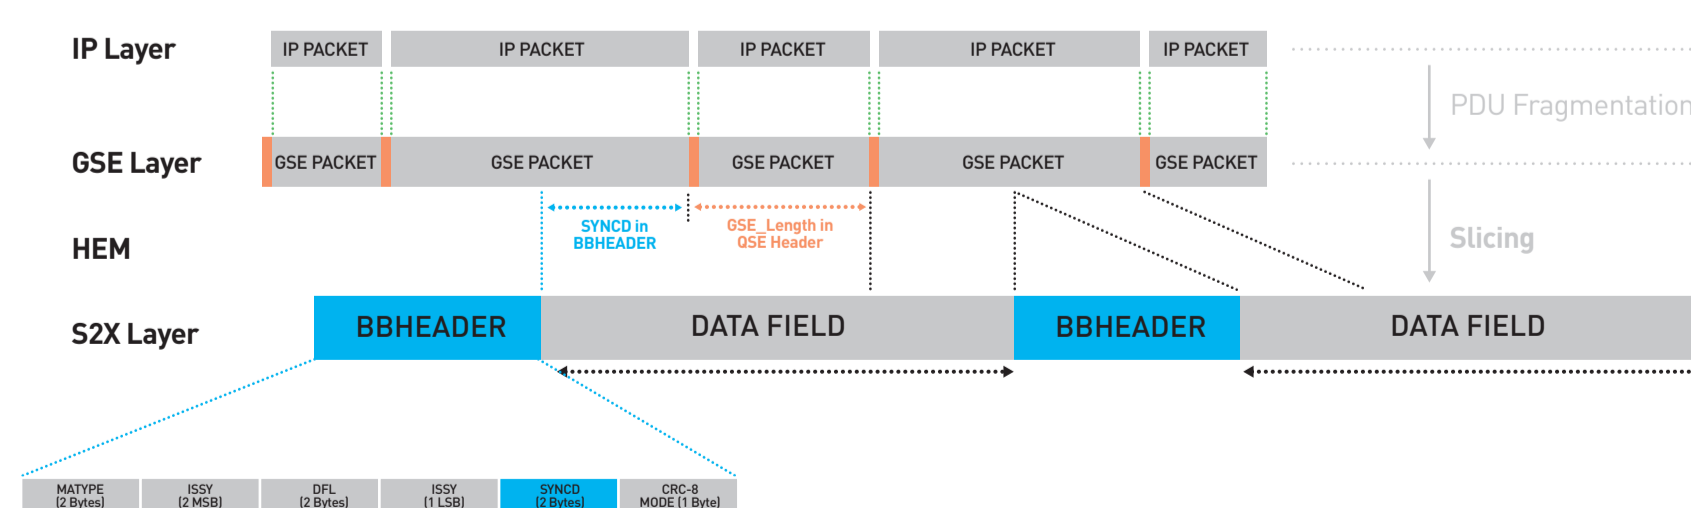

Architecture

Receiver

NIP Streams

DVB-S2X HEM for GSE

Signalling

GLOSSARY

ABR	Adaptive Bit Rate	NIF	Network Information File
CDN	Content Delivery Network	NUC	Non-Uniform Constellation
DASH	Dynamic Adaptive Streaming over HTTP	NIP	DVB Native IP
DVB-I	Digital Video Broadcasting - Internet	RRT	Real-Time Object Delivery over Unidirectional Transport
FLUTE	File Delivery over Unidirectional Transport	SLR	Service List Registry
GSE	Generic Stream Encapsulation	STB	Set-Top Box
HEM	High Efficiency Mode	TOF	Time Offset File
MABR	Multicast Adaptive Bit Rate	XML	Extensible Markup Language
MPD	Media Presentation Description		
MPE	MultiProtocol Encapsulation		

Protocol Stack