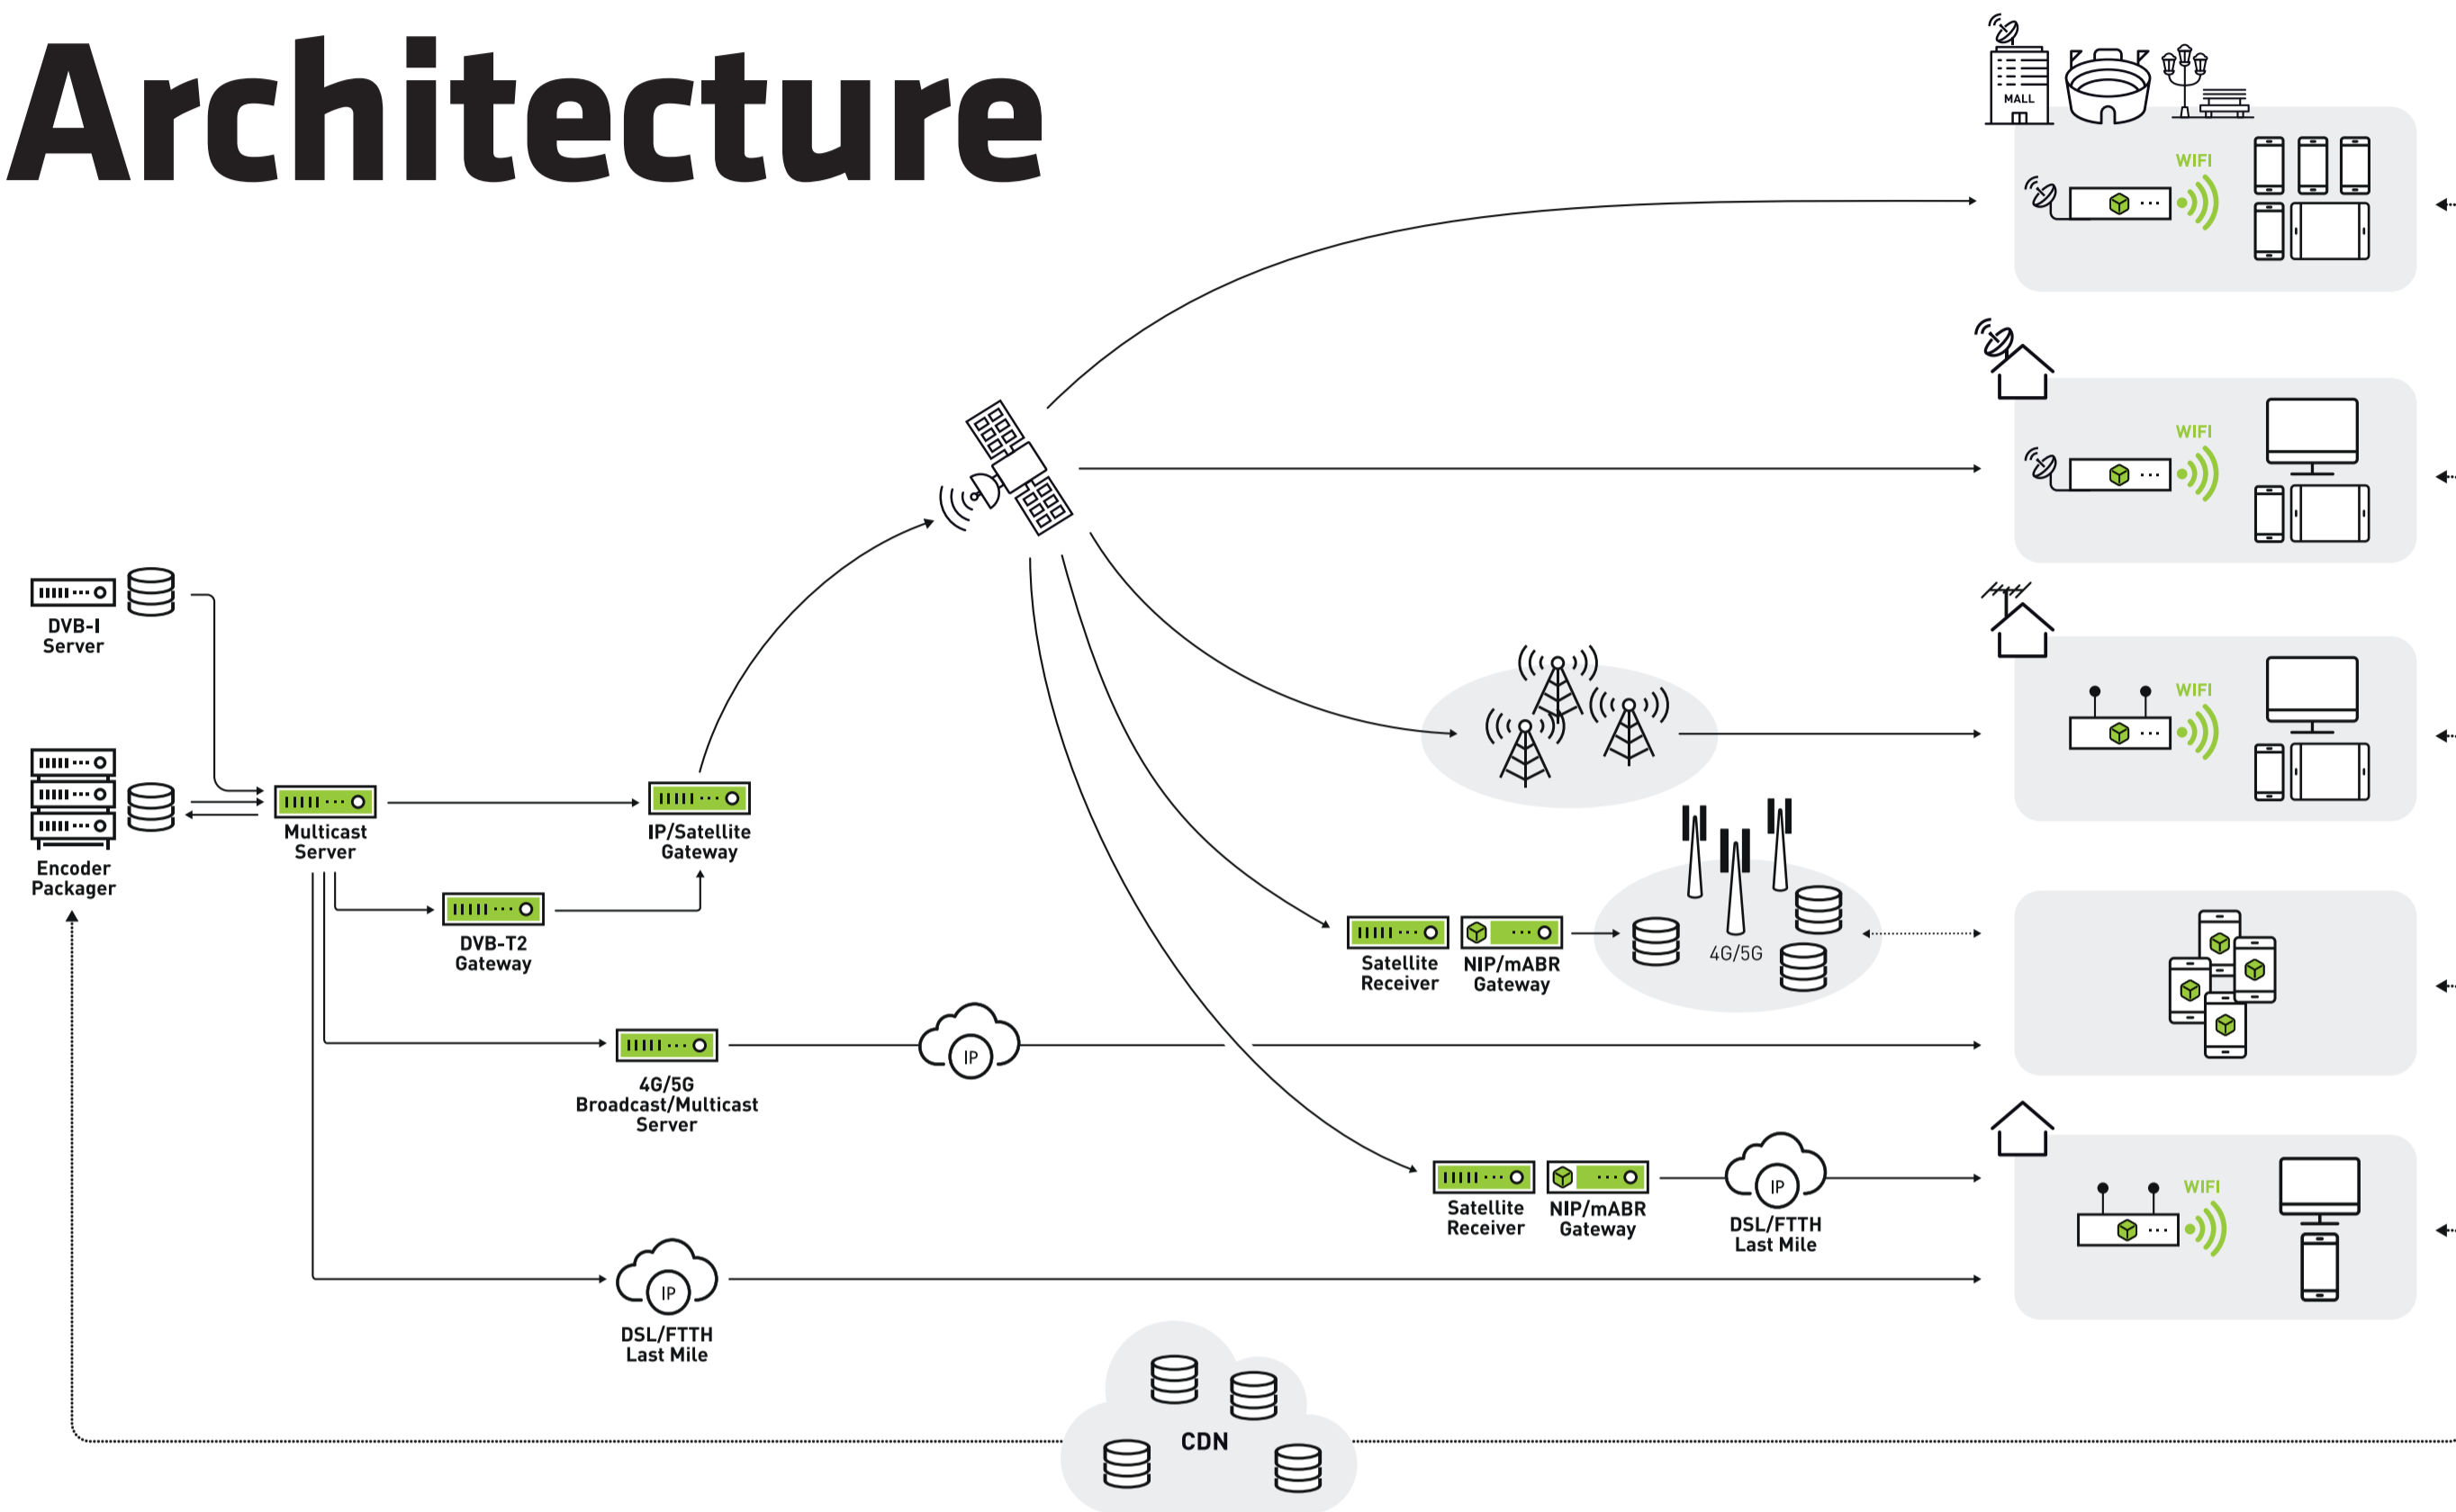

Architecture

Receiver

NIP Streams

DVB-S2X HEM for GSE

Signalling

GLOSSARY

ABR	Adaptive Bit Rate	NIF	Network Information File
CDN	Content Delivery Network	NUC	Non-Uniform Constellation
DASH	Dynamic Adaptive Streaming over HTTP	NIP	DVB Native IP
DVB-I	Digital Video Broadcasting - Internet	RRT	Real-Time Object Delivery over Unidirectional Transport
FLUTE	File Delivery over Unidirectional Transport	SLR	Service List Registry
GSE	Generic Stream Encapsulation	STB	Set-Top Box
HEM	High Efficiency Mode	TOF	Time Offset File
MABR	Multicast Adaptive Bit Rate	XML	Extensible Markup Language
MPD	Media Presentation Description		
MPE	MultiProtocol Encapsulation		

Protocol Stack