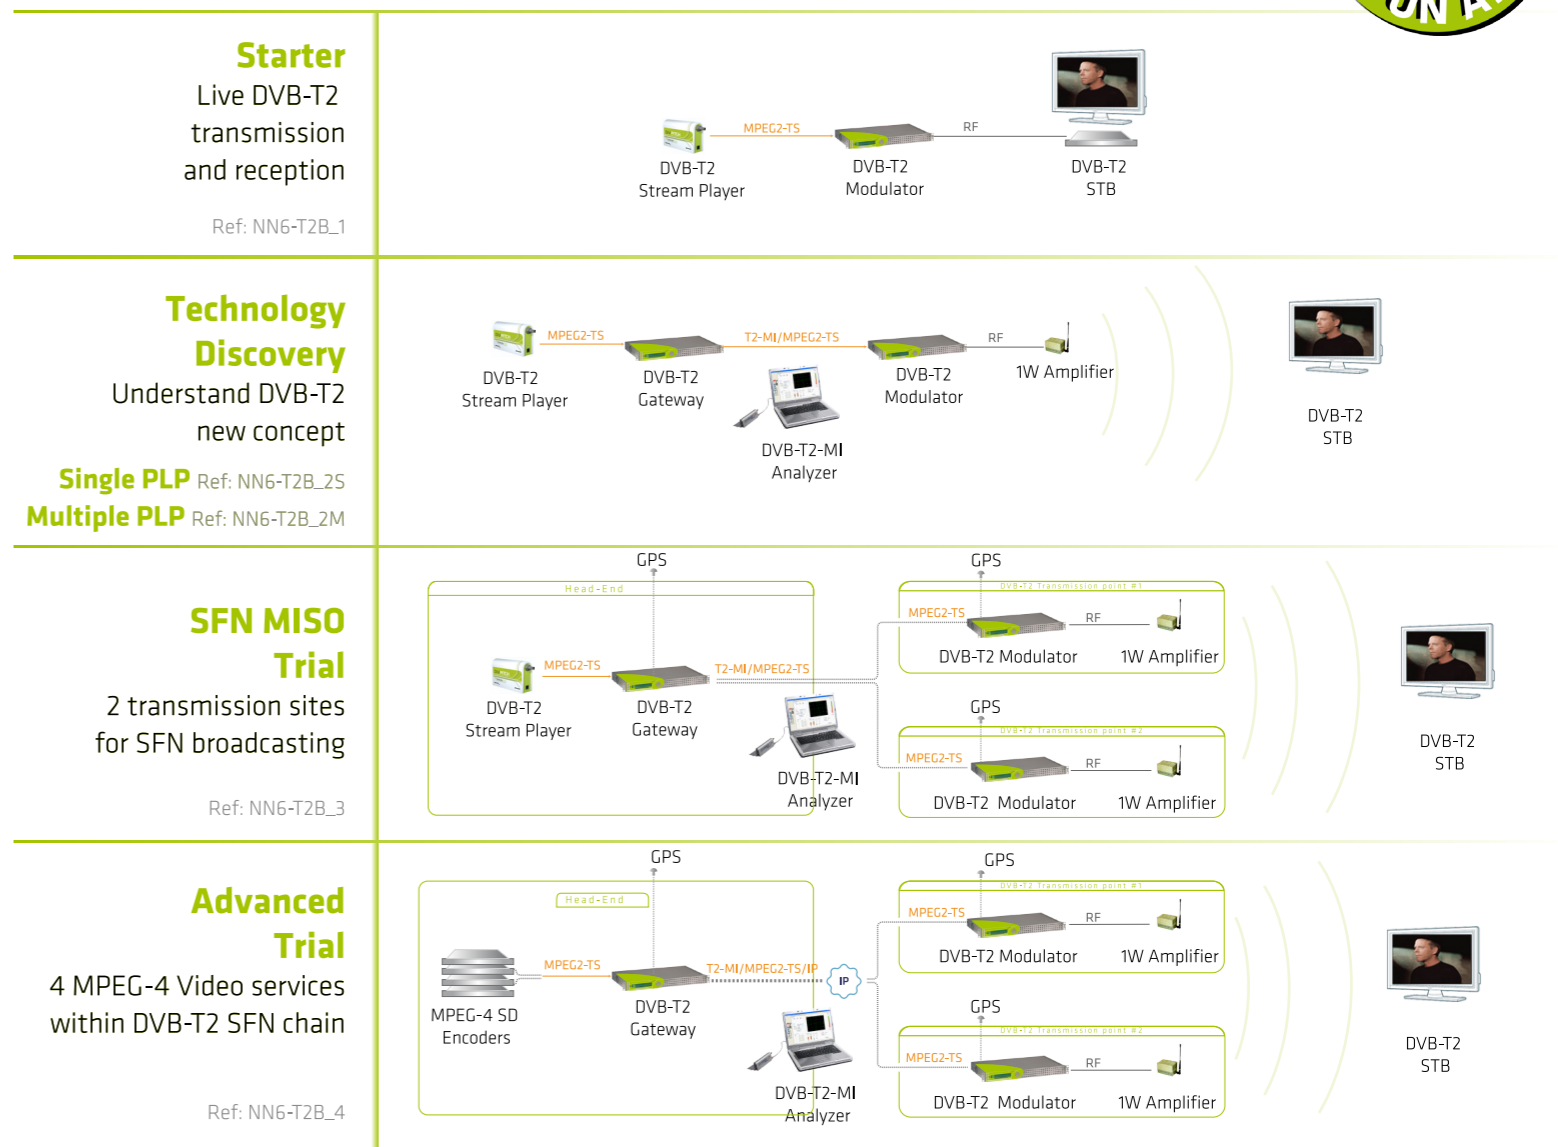

#### Multiple-PLP

- Understanding new DVB-T2 PLP concept
- Multiple-PLP support
- 2 DVB-T2 Stream players
- T2-MI delivery and monitoring
- 1 DVB-T2 Set-top-box
- 1-day training

### SFN MISO Trial

- Full SFN Management from the DVB-T2 gateway
- Two SFN transmission sites with MISO support
- 2 Low power Transmitters (up to 100 Watts)
- 2-day training

### Advanced Trial

- 4 free to air MPEG-4 SD video services
- SFN Management
- IP Distribution from Head End to transmission sites
- 2 Low power Transmitters (up to 100 Watts)
- 2-day training

## "Elements to Systems"