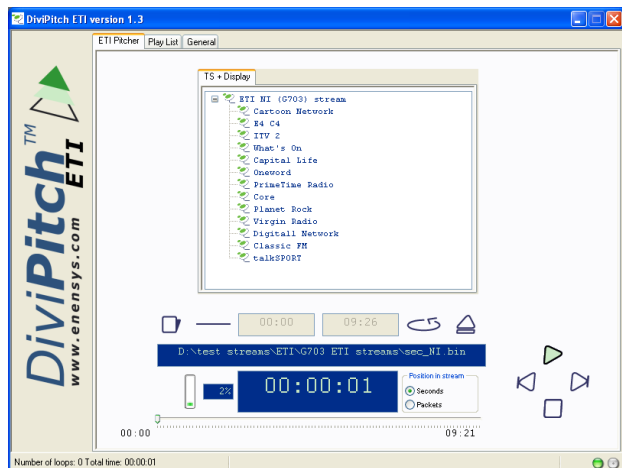

USB2.0 to ETI (G703-G704) adapter

DiviPitch™ ETI

**Turn your desk- or laptop into a compact and powerful
ETI stream player for DAB or T-DMB applications**

APPLICATIONS

Development

- Cost effective (R&D)
- Robust and flexible (QA and testing)
- Supports NI or NA network framing

Demonstration

- Pocket sized, easy for traveling
- Ideal for roadshows, trade shows...

KEY FEATURES

ETI – G703/G704 Stream Player

- Segment / Loop play mode
- Play List handling
- ETI bit rates: 2 048 kbps
- Support of **G703**: ETI NI
and **G704**: ETI NA₅₅₉₂ and ETI NA₅₃₇₆

Stream analysis and preview

- Offline Stream content analysis
- Windows XP/2000 software

- USB self powered

MECHANICAL

Dimensions (whd) 115 x 62 x 27 (in millimeters)
4.5 x 2.4 x 1 (in inches)

ORDERING CODES