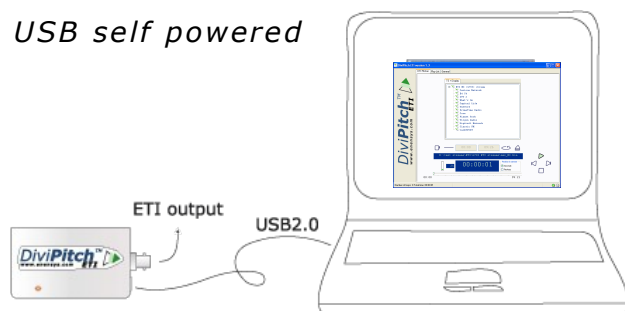

USB2.0 to ETI (G703-G704) adapter

DiviPitch™ ETI

**Turn your desk- or laptop into a compact and powerful
ETI stream player for DAB or T-DMB applications**

APPLICATIONS

Development

- Cost effective (R&D)
- Robust and flexible (QA and testing)
- Supports NI or NA network framing

Demonstration

- Pocket sized, easy for traveling
- Ideal for roadshows, trade shows...

KEY FEATURES

ETI – G703/G704 Stream Player

- Segment / Loop play mode
- Play List handling
- ETI bit rates: 2 048 kbps
- Support of **G703**: ETI NI
and **G704**: ETI NA₅₅₉₂ and ETI NA₅₃₇₆

Stream analysis and preview

- Offline Stream content analysis
- Windows XP/2000 software

- USB self powered

MECHANICAL

Dimensions (whd) 115 x 62 x 27 (in millimeters)
4.5 x 2.4 x 1 (in inches)

ORDERING CODES